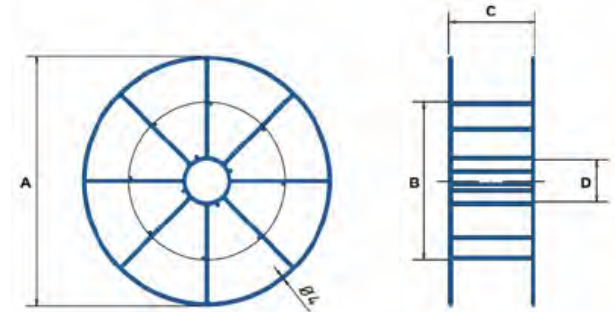

Available copper coated or biodegradable plastic coated

Precise spool technology, high speed winding and feeding quality

Spool capacity up to 18Kg / 40Lbs

■ Size details

Dimension		Mm	Inch
Outside Diameter	A	300	11.81
Inside Diameter	B	189	7.44
Outside Width	C	103	4.06
Arbor Hole Diameter	D	52	2.05